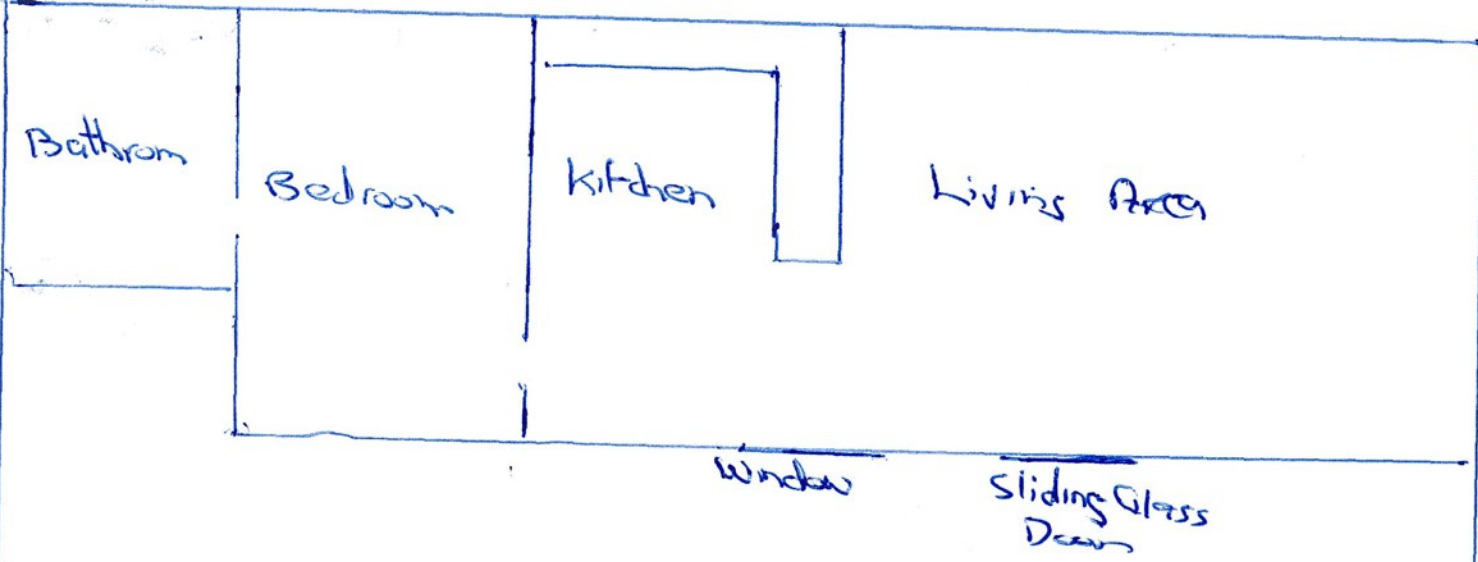

Overall length 15.5m 1 Bedroom unit in Shed

4.5m

6m sliding door

Living Area

Glass sliding door

Window

Kitchen

Door

6m Sliding Door

main shed is
15.5 metres
by 30 metres

6m Sliding Door

This document has been copied and made available for the purpose of the planning process as set out in the Planning and Environment Act 1987. The information must not be used for any other purpose.